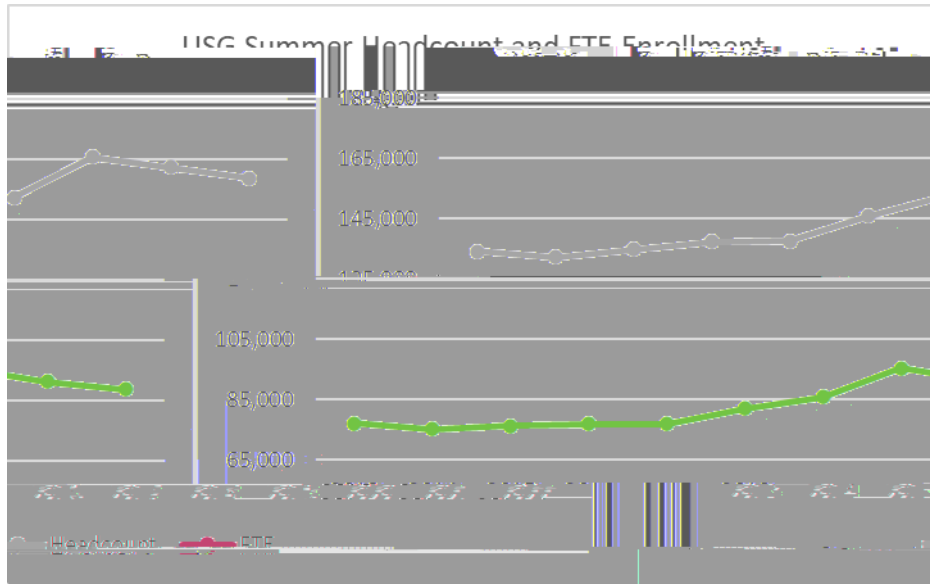

FTE enrollment decreased by

Female enrollment (92,355) remains substantially higher than male enrollment (66,328) in Summer 2022. However, female enrollment decreased by 3.1 percent from Summer 2021

The trends in summer headcount and FTE enrollment the last ten years are shown below.